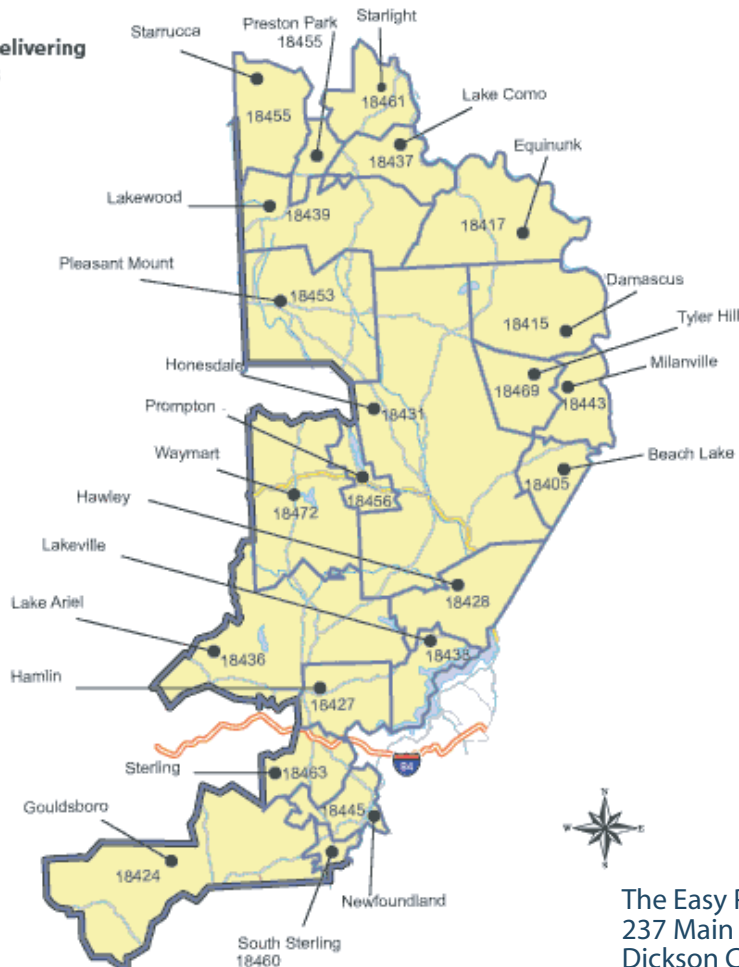

Wayne County Area for The Easy Pages, Inc. 2004

We are Covering and Delivering to the following Towns

Beach Lake
Damascus
Equinunk
Gouldsboro (Partial)
Hamlin
Hawley
Honesdale
Lake Ariel
Lake Como
Lakeville
Lakewood
Milanville
Newfoundland
Orson
Pleasant Mount
Poyntelle
Preston Park
Prompton
South Canan
South Sterling
Starlight
Starrucca
Sterling (Partial)
Tyler Hill
Waymart
White Mills

Including listings from:
Greentown
Paupack
Tafton